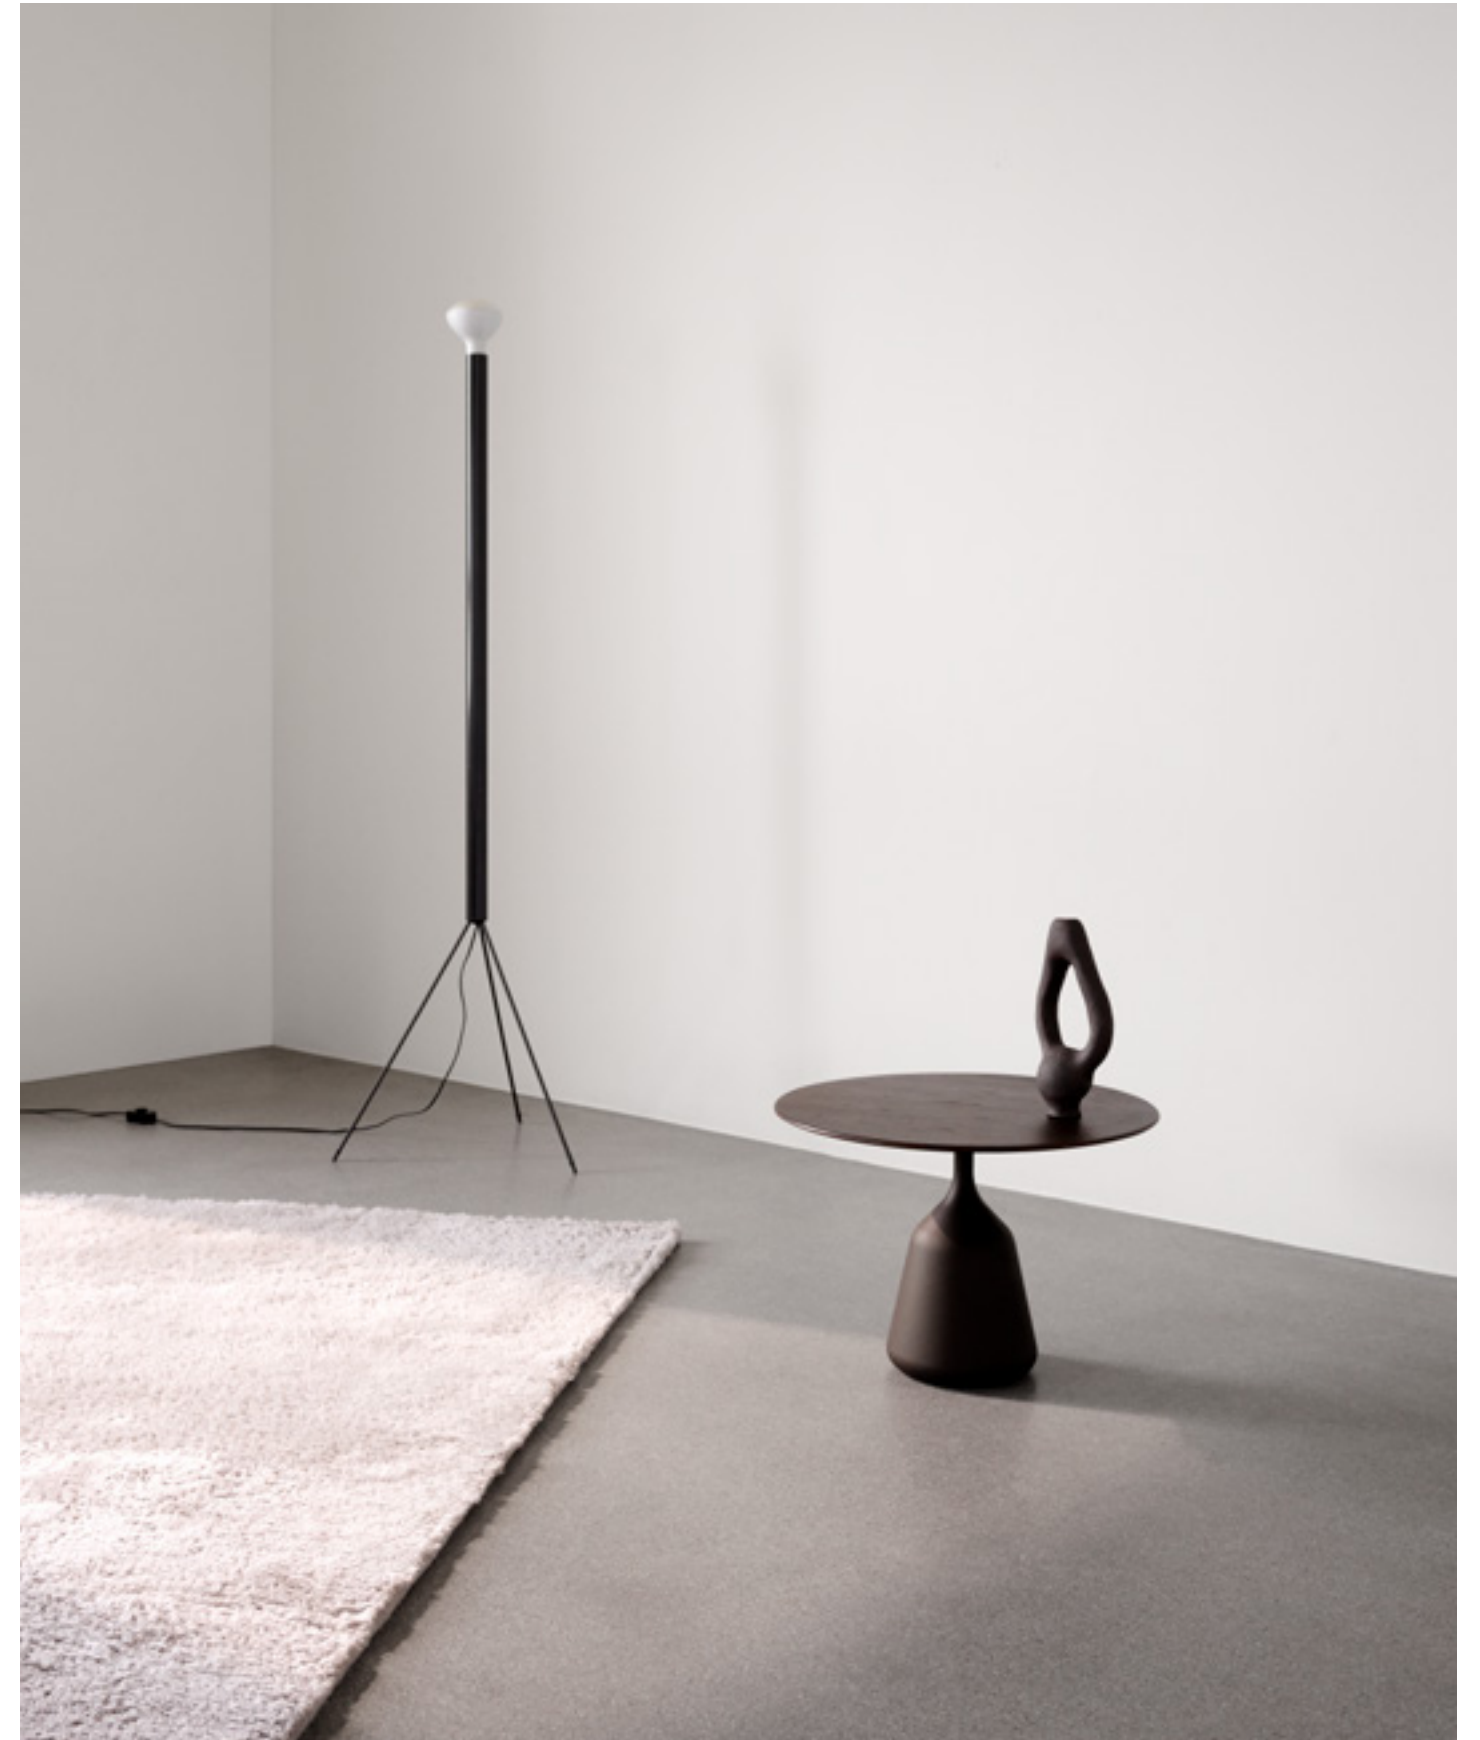

COIN SIDE TABLE

Offered in two sizes, the Coin Side Tables effortlessly fuse circular and conic-shaped components, thereby coining the language of geometric minimalism.

Coin Side Table / Design by 365 North
Elba Rug / Design by Wendelbo